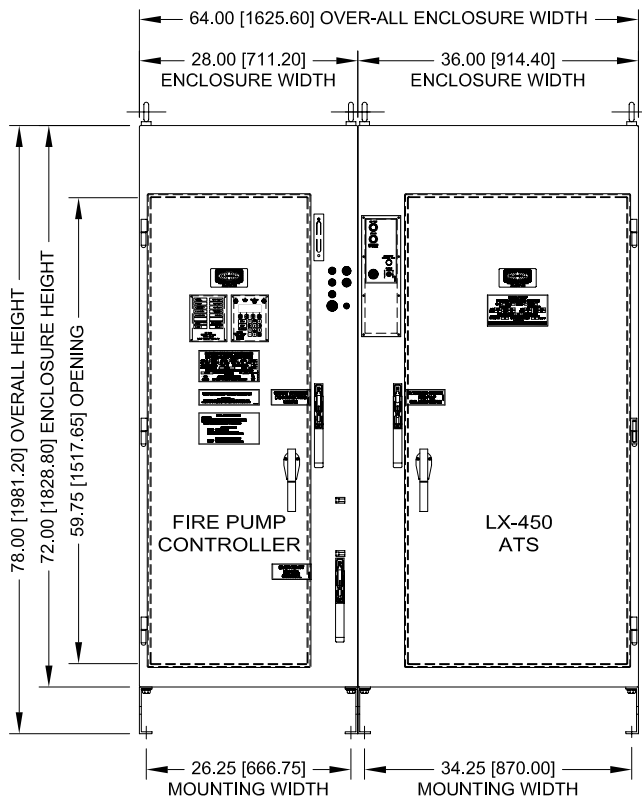

Dimensions and Data

Combination Full Service Fire Pump Controller And LX-450 Automatic Transfer Switch Wye-Delta Closed Transition

LXi-2800

TOP VIEW

DIMENSIONS SUBJECT TO CHANGE WITHOUT NOTICE. ALWAYS CONSULT FACTORY TO CONFIRM CURRENT INFORMATION.

FRONT VIEW

RIGHT SIDE VIEW

RATINGS	HP	VOLTS	WITHSTAND	ENCLOSURE TYPE
	100 - 125	200 - 208V	100,000 A (STD)	NEMA 2 (STD.)
	100 - 125	220 - 240V		NEMA 3R
	150 - 200	380 - 416V	150,000 A	NEMA 12
	200 - 250	440 - 480V	200,000 A	NEMA 4 (NOT SHOWN *)
				NEMA 4X (NOT SHOWN *)
RATINGS	HP	VOLTS	WITHSTAND	ENCLOSURE TYPE

NOTES:

- ENCLOSURE MADE FROM 11 GA. STEEL
- FINISH: RED EPOXY-POLYESTER
- NO KNOCKOUTS
- BOTTOM OR TOP CONDUIT ENTRY
- PROTECT INTERNAL EQUIPMENT FROM DRILLING CHIPS
- FLOOR MOUNTING
- "[]" INDICATES METRIC (mm) DIMENSIONS
- * - SAME OUTSIDE DIMENSIONS