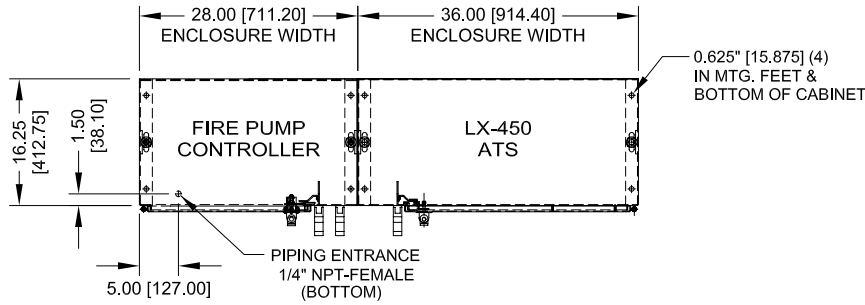

Dimensions and Data

Combination Full Service Fire Pump Controller And LX-450 Automatic Transfer Switch Wye-Delta Closed Transition

LXi-2800

TOP VIEW

DIMENSIONS SUBJECT TO CHANGE WITHOUT NOTICE. ALWAYS CONSULT FACTORY TO CONFIRM CURRENT INFORMATION.

FRONT VIEW

RIGHT SIDE VIEW

RATINGS	HP	VOLTS	WITHSTAND	ENCLOSURE TYPE
	100 - 125	200 - 208V	100,000 A (STD)	NEMA 2 (STD.)
	100 - 125	220 - 240V		NEMA 3R
	150 - 200	380 - 416V	150,000 A	NEMA 12
	200 - 250	440 - 480V	200,000 A	NEMA 4 (NOT SHOWN *)
				NEMA 4X (NOT SHOWN *)
RATINGS	HP	VOLTS	WITHSTAND	ENCLOSURE TYPE

NOTES:

- ENCLOSURE MADE FROM 11 GA. STEEL
- FINISH: RED EPOXY-POLYESTER
- NO KNOCKOUTS
- BOTTOM OR TOP CONDUIT ENTRY
- PROTECT INTERNAL EQUIPMENT FROM DRILLING CHIPS
- FLOOR MOUNTING
- "[]" INDICATES METRIC (mm) DIMENSIONS
- * - SAME OUTSIDE DIMENSIONS