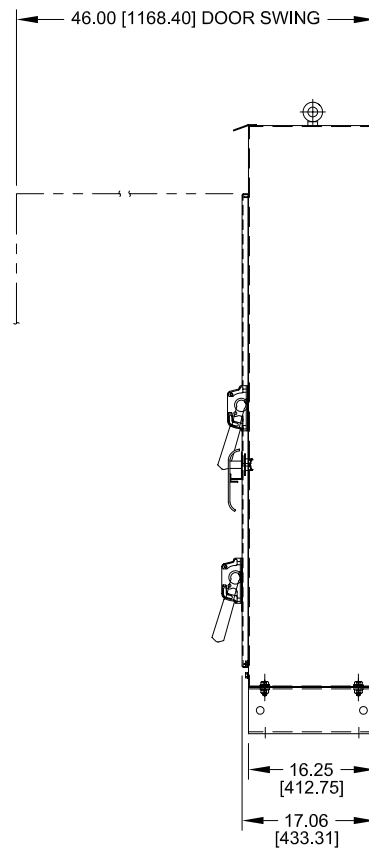

Dimensions and Data

Combination Full Service Fire Pump Controller And LX-450 Automatic Transfer Switch Wye-Delta Closed Transition

LXi-2800

TOP VIEW

DIMENSIONS SUBJECT TO CHANGE WITHOUT NOTICE. ALWAYS CONSULT FACTORY TO CONFIRM CURRENT INFORMATION.

FRONT VIEW

RIGHT SIDE VIEW

RATINGS	HP	VOLTS	WITHSTAND	ENCLOSURE TYPE
	100 - 125	200 - 208V	100,000 A (STD)	NEMA 2 (STD.)
	100 - 125	220 - 240V		NEMA 3R
	150 - 200	380 - 416V	150,000 A	NEMA 12
	200 - 250	440 - 480V	200,000 A	NEMA 4 (NOT SHOWN *)
				NEMA 4X (NOT SHOWN *)
RATINGS	HP	VOLTS	WITHSTAND	ENCLOSURE TYPE

NOTES:

- ENCLOSURE MADE FROM 11 GA. STEEL
- FINISH: RED EPOXY-POLYESTER
- NO KNOCKOUTS
- BOTTOM OR TOP CONDUIT ENTRY
- PROTECT INTERNAL EQUIPMENT FROM DRILLING CHIPS
- FLOOR MOUNTING
- "[]" INDICATES METRIC (mm) DIMENSIONS
- * - SAME OUTSIDE DIMENSIONS